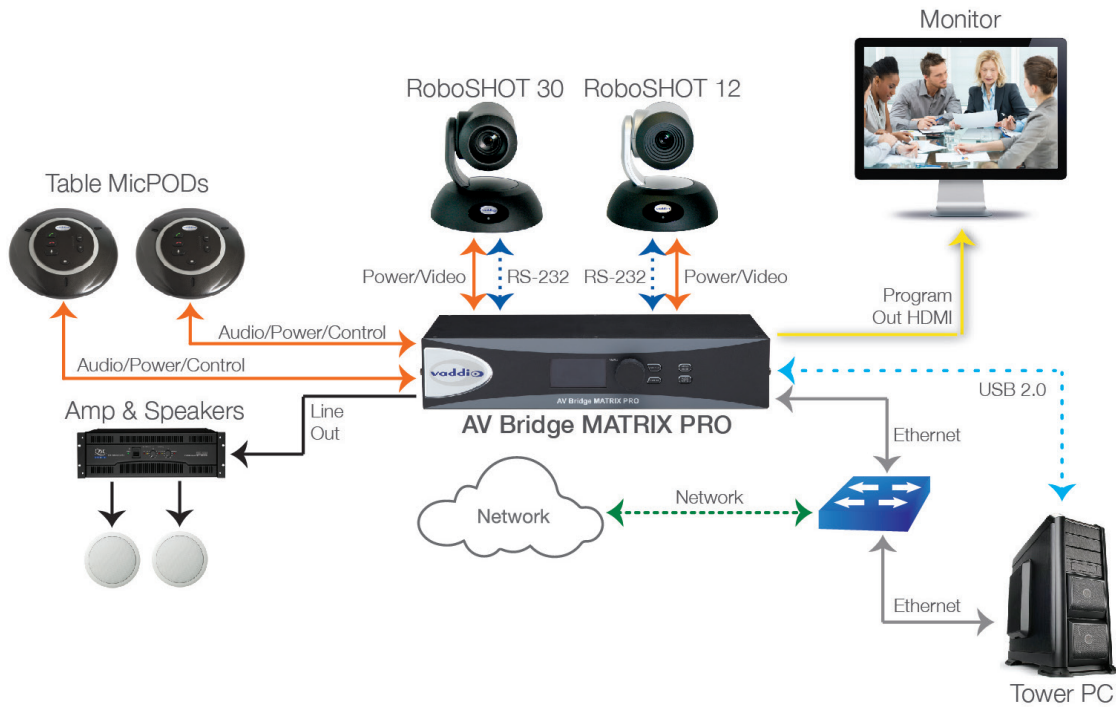

Mix, Capture, Control and Stream IT'S A COMPLETE AV ROOM SOLUTION IN ONE BOX

AV Bridge MATRIX PRO

The technology in AV Bridge MATRIX PRO bridges the gap between PC applications and AV equipment. Now you can connect multiple cameras, microphones, displays and control, mix, switch and capture all from a single device. Users retain all the capabilities of a traditional conference room with the added capability of cloud connection and content distribution.

Why have a full rack of gear when one device can do it all?

- All-in-one AV room solution
- AV Switcher with simultaneous USB and IP streaming
- Four input video switcher
- Three built-in Quick-Connect camera extensions
- 8x4 audio matrix
- Four mic/line inputs with individual echo cancellation channels
- Four EasyMic ports for use with EasyUSB MicPOD devices
- Integrated web server for programming, control and management

See page 15 for compatible cameras and audio solutions that pair with AV Bridge MATRIX PRO for a full room solution.

NORTH AMERICA Black 999-8230-000 | INTERNATIONAL 999-8230-001